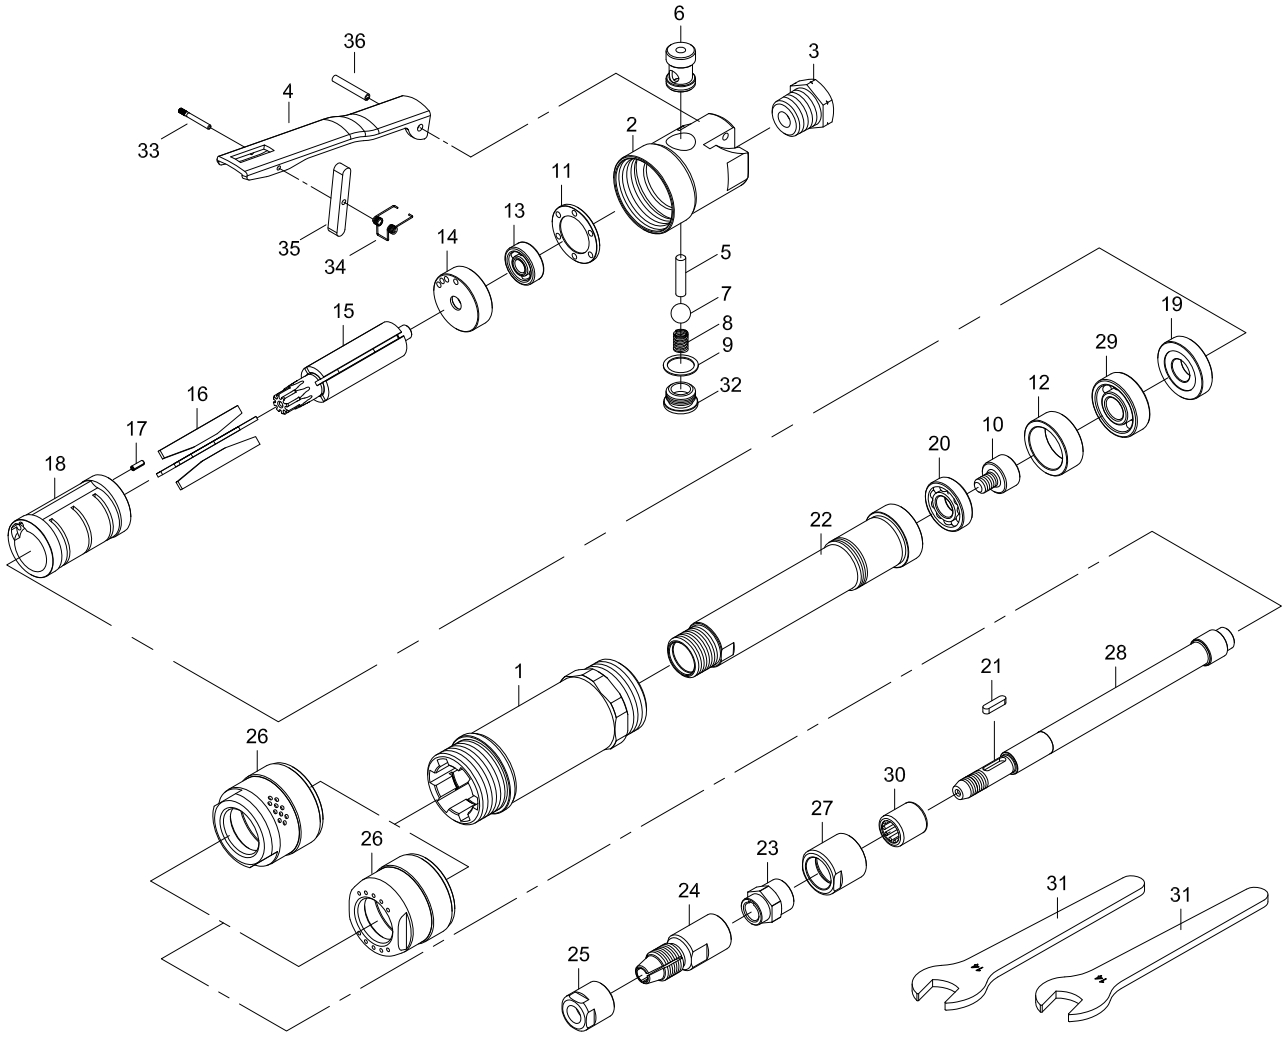

OS-5261 **GAV** HAVALI KALIPÇI TAŞLAMA

No.	Parts No.	Parça Adı	No.	Parts No.	Parça Adı
1	260R01	Motor Housing	20	040120	Ball Bearing
2	290N09	Rear Body	21	260R38	Key
3	240N03-12	Air Inlet	22	260R35	Wheel Spindle Case
4	250S04	Throttle Lever	23	260R31	Chuck Collar
5	240N05	Valve Shaft	24	260R36-11	Collet
6	240N06	Valve Bushing	24	260R36-12	Collet
7	240N35	Ball	25	260R37	Collet Nut
8	240N08	Spring	26	260R11	Exhaust Cover(Side)
9	240N17	Cover Packing	26	261R11	Exhaust Cover(Front)
10	260R34	Coupling	27	260R32	Spindle Bearing Cover
11	250R12	Bearing Cover	28	260R33	Wheel Spindle
12	260R30	Ring	29	06000	Ball Bearing
13	0606	Ball Bearing	30	0HK1015	Needle Bearing
14	250R14	Rear End Plate	31	25C 33F 1	Spanner(2)
15	260R15	Rotor	32	240N10	Valve Cover
16	250R16	Vane (4)	33	651223	Pin
17	70117-12	Spring Pin	34	51541	Spring
18	250R18	Cylinder	35	241S40	Safety Bar
19	260R19	Front End Plate	36	50102-12	Spring Pin